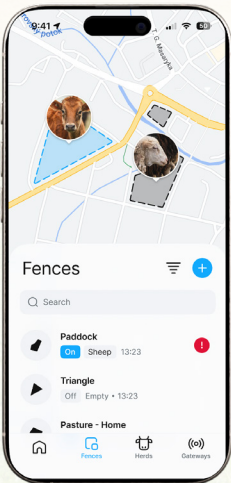

Base station **2** collects data from all collars and sends it to the **3** Cloud.

The app **4** gives you an absolute control over your pastures and herds.

Collar for **new possibilities** in livestock farming

2 OUTDOOR GATEWAY fencee FGX100

POWER SUPPLY	12 V ☒
CONSUMPTION	200 - 1500 mA
CONNECTION POINTS	250 / 500
TRANSMITTING FREQUENCY	869,525 MHz
POWER TRANSMISSION	+22 dBm
RF ANTENNA	N-Female
LTE - 4G, GPS, Wi-Fi	SMA-Female
LED INDICATION	✓
ON/OFF BUTTON	✓
PROTECTION	IPX6
DIMENSIONS	290 × 85 × 69 mm
WEIGHT	1135 g

Cellular BASE Station

4

MOBILE APP **fencee Cloud**

You can find all the information about the animals in the new app.

ANIMAL OVERVIEW AND DATA

Alerts on all important health functions, activity and temperature.

HERDS AND TRACKING

Get an overview of current location and movements of your animals.

Locate and monitor animals on your phone or PC

VIRTUAL FENCE

Create, edit and remove pastures. Alerts for exit, entrance, theft.