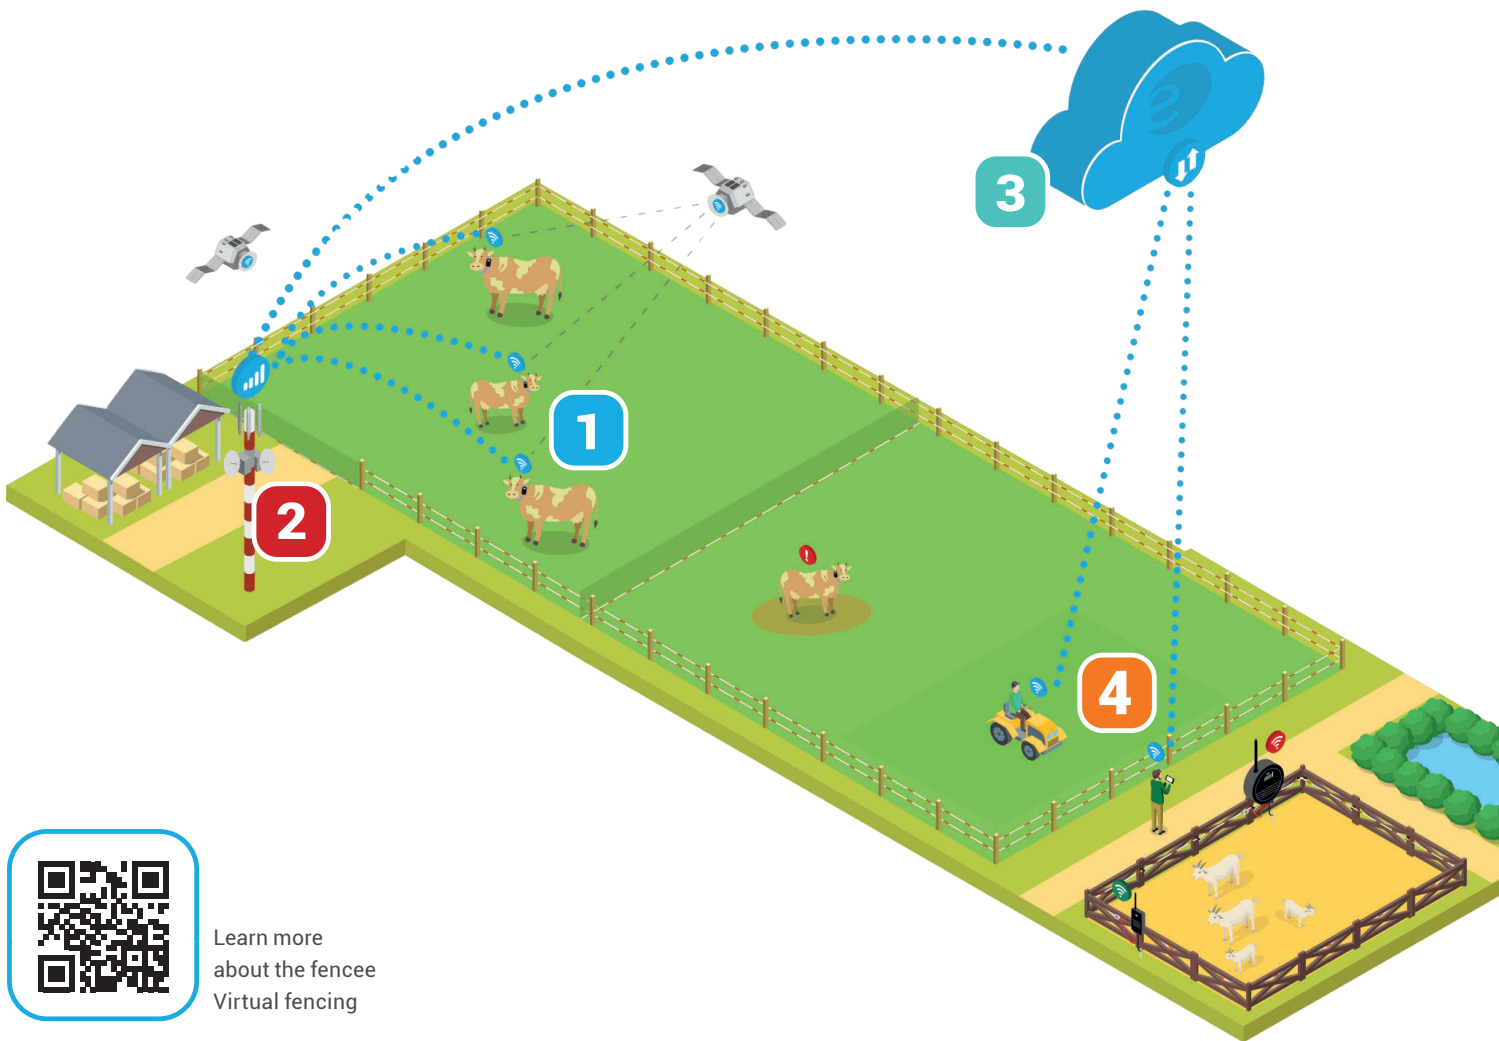

fencee

Virtual fencing

SOLAR POWERED SMART COLLARS FOR EASY HERD MANAGEMENT

SMART FARMING

Track and move your herds from anywhere

How does it work?

The livestock GPS collar **1** collects all important data.

Base station **2** collects data from all collars and sends it to the **3** Cloud.

The app **4** gives you an absolute control over your pastures and herds.

Collar for **new possibilities** in livestock farming

Monitor the activity and health of each animal.

Control your herd quickly and easily.

Increase your pasture productivity with heat maps and virtual fences.

Save your time and costs on animal husbandry.

Continuous control of herds and animals.

HERDS AND TRACKING

Get an overview of current location and movements of your animals.

Locate and monitor animals on your phone or PC

VIRTUAL FENCE

Create, edit and remove pastures. Alerts for exit, entrance, theft.