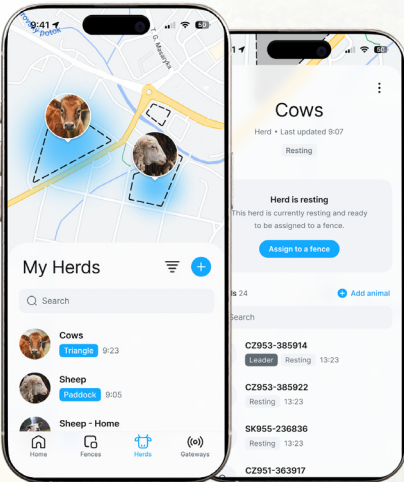

Base station **2** collects data from all collars and sends it to the **3** Cloud.

The app **4** gives you an absolute control over your pastures and herds.

Collar for **new possibilities** in livestock farming

Cellular BASE Station

4

MOBILE APP **fencee Cloud**

You can find all the information about the animals in the new app.

ANIMAL OVERVIEW AND DATA

Alerts on all important health functions, activity and temperature.

HERDS AND TRACKING

Get an overview of current location and movements of your animals.

Locate and monitor animals on your phone or PC

VIRTUAL FENCE

Create, edit and remove pastures. Alerts for exit, entrance, theft.