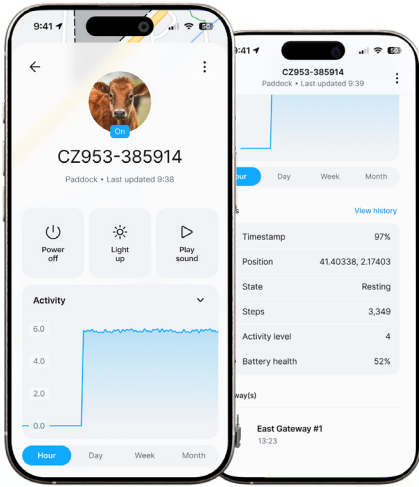

2 OUTDOOR GATEWAY fencee FGX100

POWER SUPPLY	12 V ☒
CONSUMPTION	200 - 1500 mA
CONNECTION POINTS	250 / 500
TRANSMITTING FREQUENCY	869,525 MHz
POWER TRANSMISSION	+22 dBm
RF ANTENNA	N-Female
LTE - 4G, GPS, Wi-Fi	SMA-Female
LED INDICATION	✓
ON/OFF BUTTON	✓
PROTECTION	IPX6
DIMENSIONS	290 × 85 × 69 mm
WEIGHT	1135 g

3 FENCE BATTERY MANAGEMENT fencee FBM40/100

POWER VOLTAGE	12 V
POWER CURRENT	10 A
BATTERY CAPACITY	44 Ah
LIGHTNING ARRESTER	✓
LED CONTROL	✓
SOLAR PANEL	40 W / 100 W
POWER VOLTAGE	18,7 V / 22,4 V
POWER CURRENT	2,14 A / 4,46 A
DIMENSIONS	370 × 120 × 87 cm
TOTAL WEIGHT	19,7 kg / 24,2 kg

Cellular BASE Station

4

MOBILE APP **fencee Cloud**

You can find all the information about the animals in the new app.

ANIMAL OVERVIEW AND DATA

Alerts on all important health functions, activity and temperature.

HERDS AND TRACKING

Get an overview of current location and movements of your animals.

Locate and monitor animals on your phone or PC

VIRTUAL FENCE

Create, edit and remove pastures. Alerts for exit, entrance, theft.