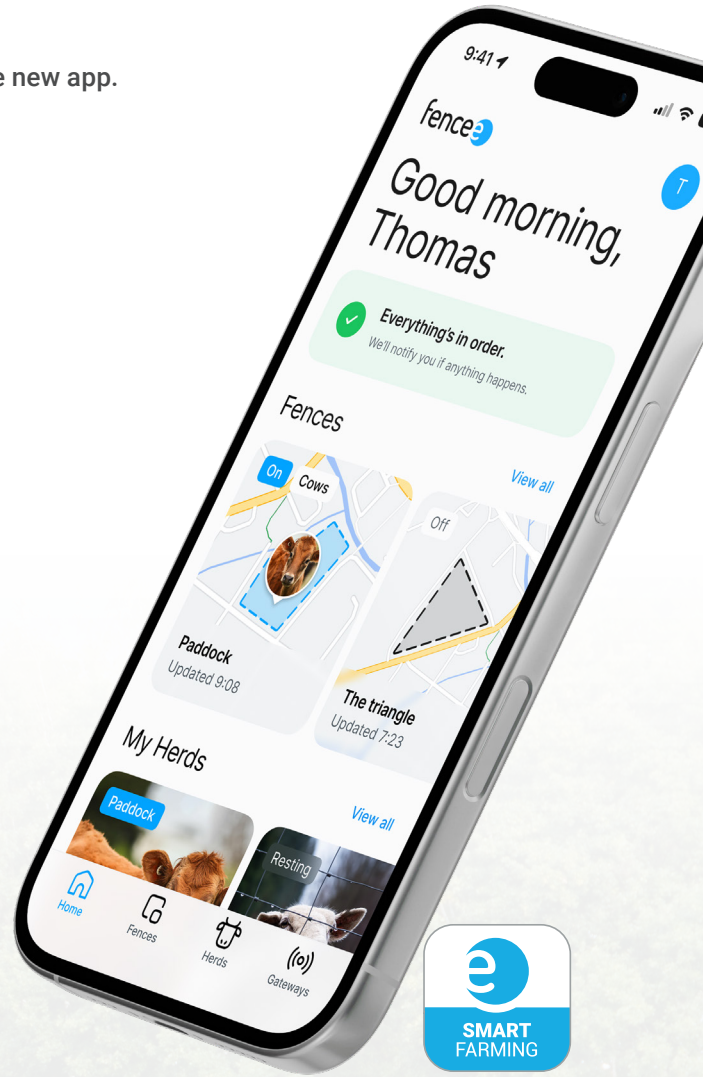

Base station **2** collects data from all collars and sends it to the **3** Cloud.

The app **4** gives you an absolute control over your pastures and herds.

Collar for **new possibilities** in livestock farming

Cellular BASE Station

4

MOBILE APP **fencee Cloud**

You can find all the information about the animals in the new app.

ANIMAL OVERVIEW AND DATA

Alerts on all important health functions, activity and temperature.

HERDS AND TRACKING

Get an overview of current location and movements of your animals.

Locate and monitor animals on your phone or PC

VIRTUAL FENCE

Create, edit and remove pastures. Alerts for exit, entrance, theft.