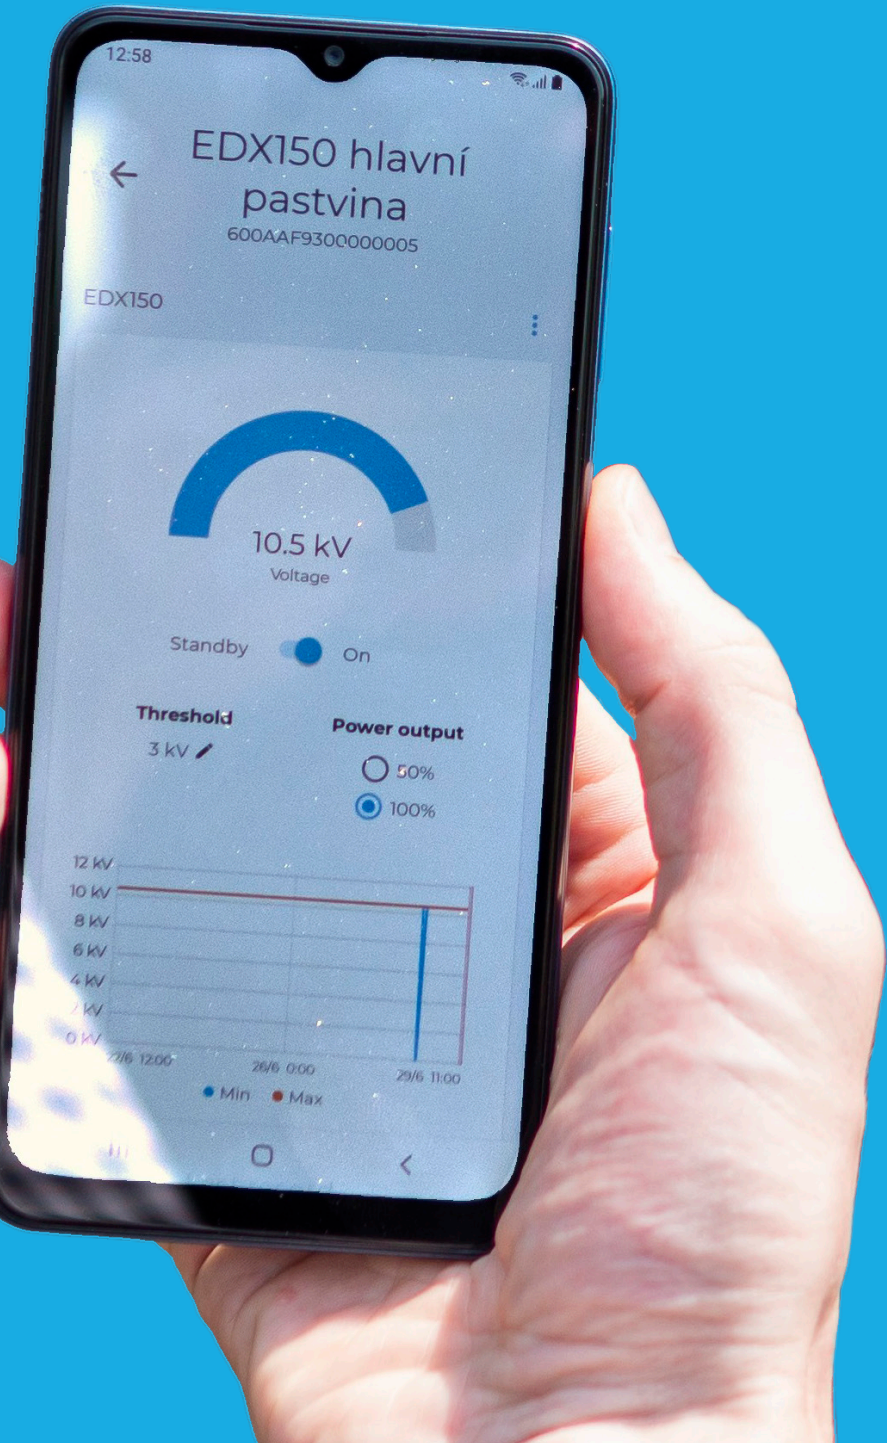

NEW

- Power supply via network adapter and battery backup in case of power failure
- Internet control is not limited by distance
- One gateway can control up to 20 devices
- Always up-to-date software with the possibility of upgrading over internet

20 CONTROL UP TO
20 DEVICES

UNLIMITED
CONTROL

SAVE TIME
AND MONEY

eSIM
TECHNOLOGY

ONLINE
SUPERVISION

LTE
TECHNOLOGY